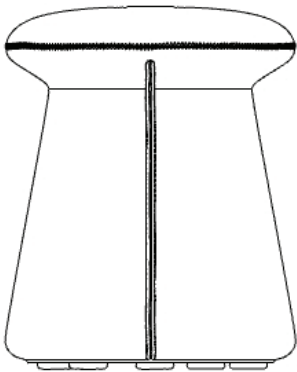

MARIN
by
bürotime

technical document

MARIN

“Inspired by bollards found on docks used to moor ships, Marin is a sturdy, simple and easily transportable office furniture piece. Its lightweight nature provides ease of use and flexibility. While its simple yet powerful form draws attention, it adds an aesthetic touch to its surroundings. Bringing a colorful maritime atmosphere to the office, it creates a space where employees can relax during short breaks.”

Utkan Kızıltuğ

The Marin pouf adds a playful touch to modern living spaces. With its soft lines and a wide range of felt and fabric options, it easily adapts to any environment, standing out with both decorative and functional features. Marin offers a pleasant seating experience in homes, offices and social areas.

product family _____

pouf _____

size chart _____

W: 36 - L: 36 - H: 45

color options

fedora

FDR 101
red

FDR 102
orange