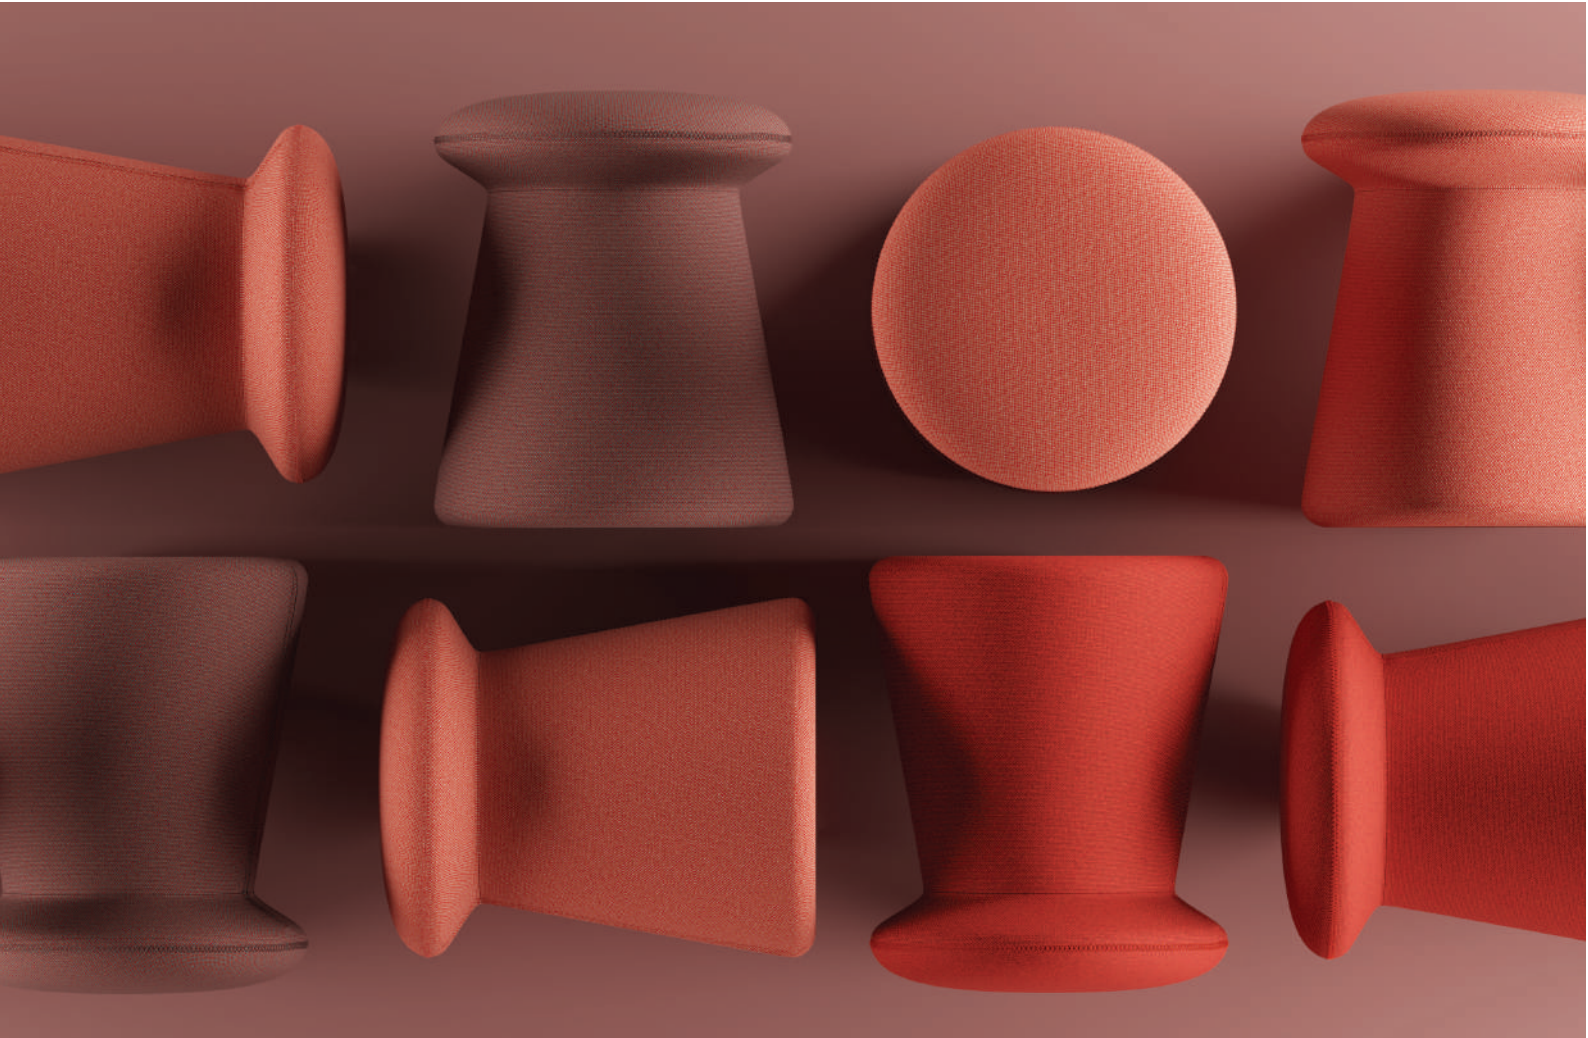

MARIN
by
bürotime

technical document

MARIN

“Inspired by bollards found on docks used to moor ships, Marin is a sturdy, simple and easily transportable office furniture piece. Its lightweight nature provides ease of use and flexibility. While its simple yet powerful form draws attention, it adds an aesthetic touch to its surroundings. Bringing a colorful maritime atmosphere to the office, it creates a space where employees can relax during short breaks.”

Utkan Kızıltuğ

The Marin pouf adds a playful touch to modern living spaces. With its soft lines and a wide range of felt and fabric options, it easily adapts to any environment, standing out with both decorative and functional features. Marin offers a pleasant seating experience in homes, offices and social areas.

FDR 403
cosmic

FDR 202
amber

FDR 203
purple

FDR 301
rosa

FDR 302
salmon

FDR 303
lilac

FDR 104
blue

FDR 205
mass

FDR 108
wheat

FDR 109
yellow

FDR 208
star dust

FDR 210
graphite

FDR 110
black

color options

aspect

ACT 02
orange